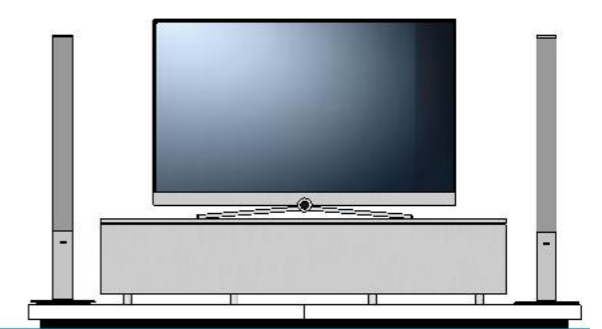

## Connect 55 on 2240 PoS Modules (1).

**Wall**

**Isle**

**Base**

54443T50	Connect 55 (silver)	54443T50	Connect 55 (silver)	54443T50	Connect 55 (silver)
-----	Wall Mount included	72111Q80	Table Stand Connect 55	72111Q80	Table Stand Connect 55
66202B10	Stand Speaker	66202B10	Stand Speaker	66202B10	Stand Speaker
53487T00	Rack 165.30 TS	53487T00	Rack 165.30 TS	53487T00	Rack 165.30 TS
53504T00	BluTech Vision 3D (inside)*	53504T00	BluTech Vision 3D (inside)*	53504T00	BluTech Vision 3D (inside)*
69211T30	Subwoofer 525 (inside)	69211T30	Subwoofer 525 (inside)	69211T30	Subwoofer 525 (inside)