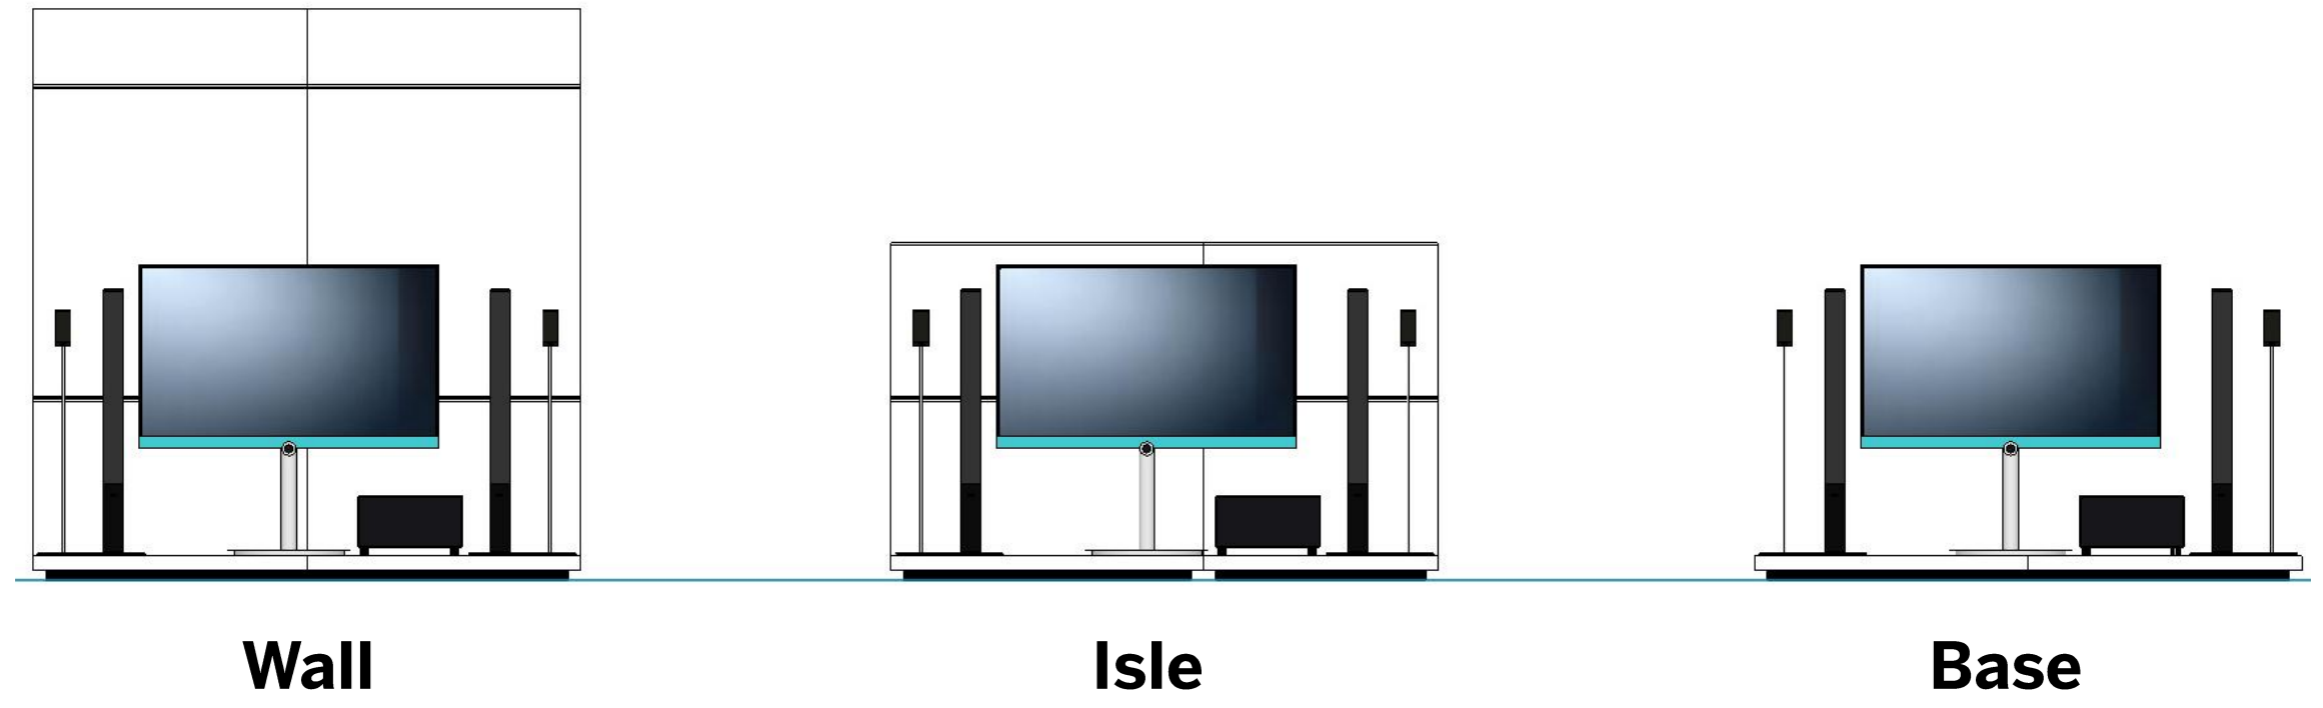

Recommended Product Presentation. **Connect 55 on 2240 PoS Modules (2).**

Wall

Isle

Base

54443W50	Connect 55 (black)	54443W50	Connect 55 (black)	54443W50	Connect 55 (black)
72130V00	Color Kit Connect 55 (petrol blue)	72130V00	Color Kit Connect 55 (petrol blue)	72130V00	Color Kit Connect 55 (petrol blue)
72190B00	Floor Stand Universal 32-55	72190B00	Floor Stand Universal 32-55	72190B00	Floor Stand Universal 32-55
72117B00	Adapter Floor Stand U C-A 32-55	72117B00	Adapter Floor Stand U C-A 32-55	72117B00	Adapter Floor Stand U C-A 32-55
66202L10	Stand Speaker	66202L10	Stand Speaker	66202L10	Stand Speaker
69211W30	Subwoofer 525	69211W30	Subwoofer 525	69211W30	Subwoofer 525
66201L00	Satellite Speaker	66201L00	Satellite Speaker	66201L00	Satellite Speaker
89644B10	Floor Stand Satellite Speaker	89644B10	Floor Stand Satellite Speaker	89644B10	Floor Stand Satellite Speaker
NCS S3060-B20G	Petrol blue inlays for Satellite Speakers*	NCS S3060-B20G	Petrol blue inlays for Satellite Speakers*	NCS S3060-B20G	Petrol blue inlays for Satellite Speakers*

* Can be ordered at Richter via Inlay Order Form.