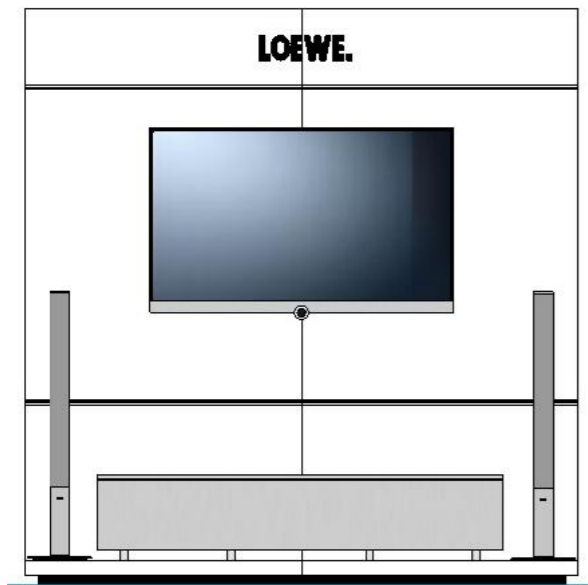

Recommended Product Presentation.

Connect 55 on 2240 PoS Modules (1).

Wall