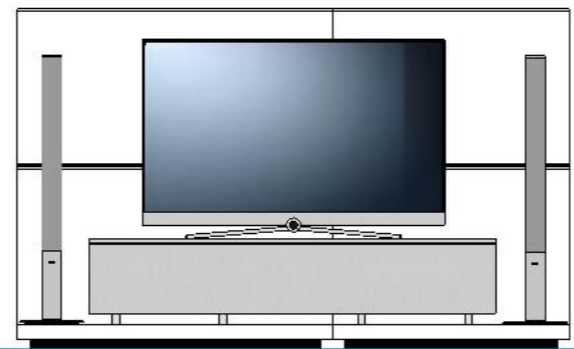

Recommended Product Presentation.

Connect 55 on 2240 PoS Modules (1).

Wall

Isle

Base

54443T50	Connect 55 (silver)	54443T50	Connect 55 (silver)	54443T50	Connect 55 (silver)
-----	Wall Mount included	72111Q80	Table Stand Connect 55	72111Q80	Table Stand Connect 55
66202B10	Stand Speaker	66202B10	Stand Speaker	66202B10	Stand Speaker
53487T00	Rack 165.30 TS	53487T00	Rack 165.30 TS	53487T00	Rack 165.30 TS
53504T00	BluTech Vision 3D (inside)*	53504T00	BluTech Vision 3D (inside)*	53504T00	BluTech Vision 3D (inside)*
69211T30	Subwoofer 525 (inside)	69211T30	Subwoofer 525 (inside)	69211T30	Subwoofer 525 (inside)

*We recommend using HDMI 4 to connect Loewe BluTech Vision to the TV.