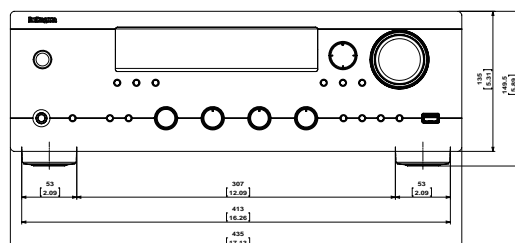

WRAT
WIDE RANGE AMP TECHNOLOGY

NETWORK

PANDORA
internet radio

Rhapsody

lost.fm

HD Radio

vTuner

Spotify

AUPEO!
PERSONAL RADIO

USB

RI

Made for
iPod iPhone

SPECIFICATIONS

AMPLIFIER SECTION

Power Output:	80 W + 80 W (8 ohms, 20 Hz–20 kHz, 0.08%, 2 channels driven, FTC)
Dynamic Power:	180 W + 180 W (3 ohms) 160 W + 160 W (4 ohms) 100 W + 100 W (8 ohms)
THD+N (Total Harmonic Distortion + Noise):	0.08% (20 Hz–20 kHz, Half power)
Damping Factor:	60 (1 kHz, 8 ohms)
Input Sensitivity and Impedance:	200 mV/47 k-ohms (Line) 2.5 mV/47 k-ohms (Phono MM)
Rated RCA Output Level and Impedance:	200 mV/2.2 k-ohms
Maximum RCA Output Level and Impedance:	2.0 V/2.2 k-ohms (Rec out)
Phono Overload:	60 mV (MM, 1 kHz, 0.5%)
Frequency Response:	5 Hz–100 kHz (+1 dB, -3 dB)
Tone Control:	±10 dB, 50 Hz (Bass) ±10 dB, 20 kHz (Treble)
Signal-to-Noise Ratio:	106 dB (Line, IHF-A) 80 dB (Phono MM, IHF-A)
Speaker Impedance:	4 ohms–16 ohms (A or B), 8 ohms–16 ohms (A + B)

VIDEO SECTION

Input Sensitivity/Output
Level and Impedance: 1.0 Vp–p/75 ohms (Composite)

TUNER SECTION

Tuning Frequency Range: FM 87.5 MHz–107.9 MHz
AM 530 kHz–1,710 kHz

GENERAL

Power Supply: AC 120 V~, 60 Hz
Power Consumption: 3.1 A
Dimensions (W x H x D): 17 1/8" x 5 7/8" x 12 15/16"
(435 x 149.5 x 328 mm)
Weight: 19.2 lbs. (8.7 kg)

CARTON

Dimensions (W x H x D): 22 1/2" x 10 3/8" x 16 1/2"
(572 x 264 x 419 mm)
Weight: 24.3 lbs. (11.0 kg)