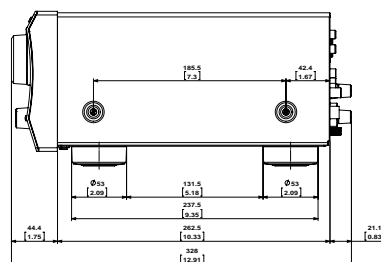

WRAT
WIDE RANGE AMP TECHNOLOGY

NETWORK

PANDORA
internet radio

Rhapsody

lost.fm

HD Radio

vTuner

Spotify

AUPEO!
PERSONAL RADIO

USB

RI

Made for
iPod iPhone

SPECIFICATIONS

AMPLIFIER SECTION

Power Output:	80 W + 80 W (8 ohms, 20 Hz–20 kHz, 0.08%, 2 channels driven, FTC)
Dynamic Power:	180 W + 180 W (3 ohms) 160 W + 160 W (4 ohms) 100 W + 100 W (8 ohms)
THD+N (Total Harmonic Distortion + Noise):	0.08% (20 Hz–20 kHz, Half power)
Damping Factor:	60 (1 kHz, 8 ohms)
Input Sensitivity and Impedance:	200 mV/47 k-ohms (Line) 2.5 mV/47 k-ohms (Phono MM)
Rated RCA Output Level and Impedance:	200 mV/2.2 k-ohms
Maximum RCA Output Level and Impedance:	2.0 V/2.2 k-ohms (Rec out)
Phono Overload:	60 mV (MM, 1 kHz, 0.5%)
Frequency Response:	5 Hz–100 kHz (+1 dB, -3 dB)
Tone Control:	±10 dB, 50 Hz (Bass) ±10 dB, 20 kHz (Treble)
Signal-to-Noise Ratio:	106 dB (Line, IHF-A) 80 dB (Phono MM, IHF-A)
Speaker Impedance:	4 ohms–16 ohms (A or B), 8 ohms–16 ohms (A + B)

VIDEO SECTION

Input Sensitivity/Output
Level and Impedance: 1.0 Vp–p/75 ohms (Composite)

TUNER SECTION

Tuning Frequency Range: FM 87.5 MHz–107.9 MHz
AM 530 kHz–1,710 kHz

GENERAL

Power Supply: AC 120 V~, 60 Hz
Power Consumption: 3.1 A
Dimensions (W x H x D): 17 1/8" x 5 7/8" x 12 15/16"
(435 x 149.5 x 328 mm)
Weight: 19.2 lbs. (8.7 kg)

CARTON

Dimensions (W x H x D): 22 1/2" x 10 3/8" x 16 1/2"
(572 x 264 x 419 mm)
Weight: 24.3 lbs. (11.0 kg)