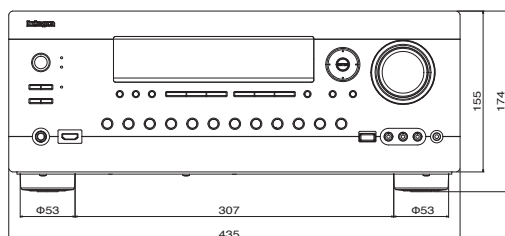

HDMI
HIGH-DEFINITION MULTIMEDIA INTERFACE

HDCP2.2

DOLBY
TRUEHD
PRO LOGIC IIz

DTS-HD
Master Audio

QDEO

WRAT
WIDE RANGE AMP TECHNOLOGY

CINEMA FILTER

192 kHz
24-bit

PMBASS

AccuEQ
ROOM CALIBRATION

WiFi
CERTIFIED

Bluetooth

MHL
MOBILE HIGH-DEFINITION LINK

NETWORK

dlna
CERTIFIED

PANDORA

Spotify

DEEZER

AUPEO!
PERSONAL RADIO

tunein

USB

RIHD

Theater-Dimensional

RI

ECO

SPECIFICATIONS

AMPLIFIER SECTION

Power Output All Channels:	160 W/Ch at 6 Ω, 1 kHz, 1 % THD, 1 Channel Driven, IEC
Dynamic Power	240 W (3 Ω, Front) 210 W (4 Ω, Front) 120 W (8 Ω, Front)
THD+N (Total Harmonic Distortion + Noise):	0.08 % (20 Hz–20 kHz, Half Power)
Damping Factor:	60 (Front, 1 kHz, 8 Ω)
Input Sensitivity and Impedance:	200 mV / 47 kΩ (Line) 2.5 mV / 47 kΩ (Phono MM)
Rated RCA Output Level and Impedance :	200 mV / 470 Ω (Pre Out)
Maximum RCA Output Level and Impedance :	4.6 V / 470 Ω (Pre Out)
Frequency Response:	5 Hz–100 kHz / +1 dB, -3 dB (Direct Mode)
Tone Control :	±10 dB, 30 Hz (Bass) ±10 dB, 20 kHz (Treble)
Signal-to-Noise Ratio:	106 dB (Line, IHF-A) 80 dB (PHONO MM, IHF-A)
Speaker Impedance:	4 Ω–16 Ω, 6 Ω–16 Ω

VIDEO SECTION

Input Sensitivity / Output Level and Impedance:	1.0 Vp-p / 75 Ohms (Component Y) 0.7 Vp-p / 75 Ohms (Component Pb / Cb, PR / CR) 1.0 Vp-p / 75 Ohms (Composite)
Component Video Frequency Response:	5 Hz–100 MHz / +0 dB, -3 dB

TUNER SECTION

Tuning Frequency Range:	FM 87.5 MHz–108 MHz AM 522 / 530 kHz–1,611 / 1,710 kHz
FM/AM Preset Memory:	40 stations

GENERAL

Power Supply:	AC 220–240 V~, 50 / 60 Hz
Power Consumption:	630 W
No-Sound Power Consumption:	75 W
Stand-by Power Consumption:	0.15 W
Dimensions (W x H x D):	435 x 174 x 326.5 mm
Weight:	10.5 kg
CARTON Dimensions (W x H x D):	570 x 297x 423 mm
Weight:	13.0 kg