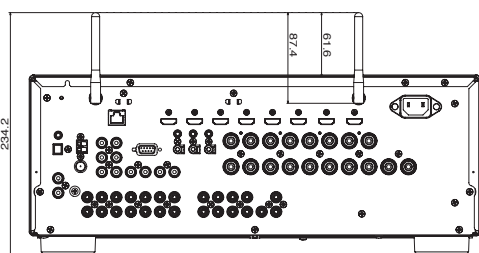

HDMI
HIGH-DEFINITION MULTIMEDIA INTERFACE

HDCP2.2

DOLBY
TRUEHD
PRO LOGIC IIz

DTS-HD
Master Audio

QDEO

WRAT
WIDE RANGE AMP TECHNOLOGY

CINEMA FILTER

192 kHz
24-bit

PMBASS

AccuEQ
ROOM CALIBRATION

WiFi
CERTIFIED

Bluetooth

MHL
MOBILE HIGH-DEFINITION LINK

NETWORK

dlna
CERTIFIED

PANDORA

Spotify

DEEZER

AUPEO!
PERSONAL RADIO

tunein

USB

RIHD

Theater-Dimensional

RI

ECO

SPECIFICATIONS

AMPLIFIER SECTION

Power Output All Channels:	160 W/Ch at 6 Ω, 1 kHz, 1 % THD, 1 Channel Driven, IEC
Dynamic Power	240 W (3 Ω, Front) 210 W (4 Ω, Front) 120 W (8 Ω, Front)
THD+N (Total Harmonic Distortion + Noise):	0.08 % (20 Hz–20 kHz, Half Power)
Damping Factor:	60 (Front, 1 kHz, 8 Ω)
Input Sensitivity and Impedance:	200 mV / 47 kΩ (Line) 2.5 mV / 47 kΩ (Phono MM)
Rated RCA Output Level and Impedance :	200 mV / 470 Ω (Pre Out)
Maximum RCA Output Level and Impedance :	4.6 V / 470 Ω (Pre Out)
Frequency Response:	5 Hz–100 kHz / +1 dB, -3 dB (Direct Mode)
Tone Control :	±10 dB, 30 Hz (Bass) ±10 dB, 20 kHz (Treble)
Signal-to-Noise Ratio:	106 dB (Line, IHF-A) 80 dB (PHONO MM, IHF-A)
Speaker Impedance:	4 Ω–16 Ω, 6 Ω–16 Ω

VIDEO SECTION

Input Sensitivity / Output Level and Impedance:	1.0 Vp-p / 75 Ohms (Component Y) 0.7 Vp-p / 75 Ohms (Component Pb / Cb, PR / CR) 1.0 Vp-p / 75 Ohms (Composite)
Component Video Frequency Response:	5 Hz–100 MHz / +0 dB, -3 dB

TUNER SECTION

Tuning Frequency Range:	FM 87.5 MHz–108 MHz AM 522 / 530 kHz–1,611 / 1,710 kHz
FM/AM Preset Memory:	40 stations

GENERAL

Power Supply:	AC 220–240 V~, 50 / 60 Hz
Power Consumption:	630 W
No-Sound Power Consumption:	75 W
Stand-by Power Consumption:	0.15 W
Dimensions (W x H x D):	435 x 174 x 326.5 mm
Weight:	10.5 kg
CARTON Dimensions (W x H x D):	570 x 297x 423 mm
Weight:	13.0 kg