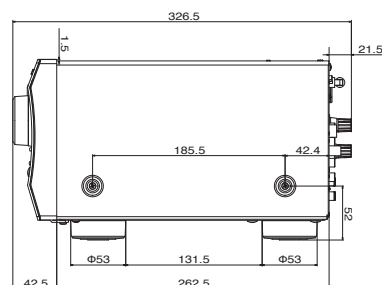

GENERAL

Power Supply:	AC 220–240 V~, 50 / 60 Hz
Power Consumption:	630 W
No-Sound Power Consumption:	75 W
Stand-by Power Consumption:	0.15 W
Dimensions (W x H x D):	435 x 174 x 326.5 mm
Weight:	10.5 kg
CARTON Dimensions (W x H x D):	570 x 297x 423 mm
Weight:	13.0 kg